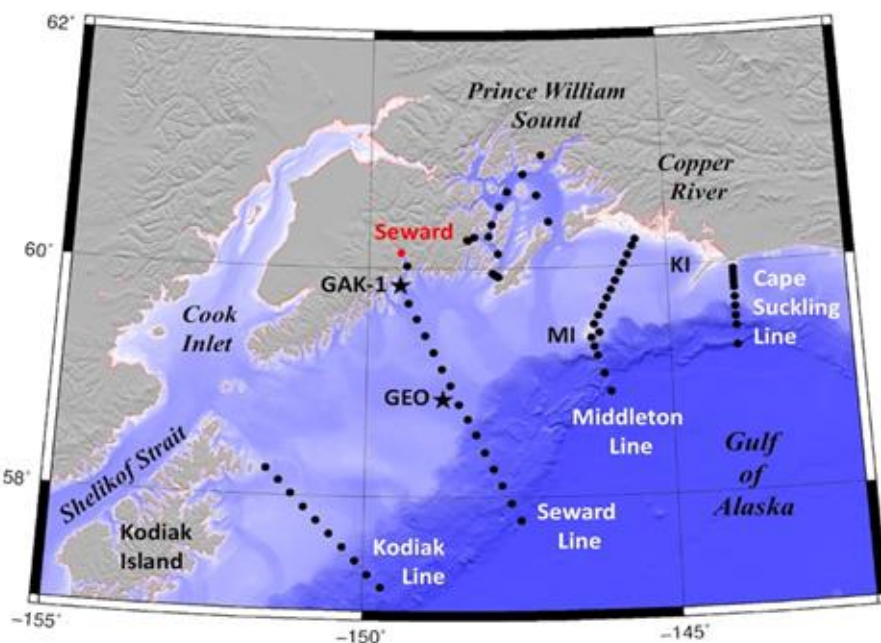

NGA LTER, Seward Line & GAK1

- **Sally Ride: May 1-20 (survey)**
- **Tiglax: ~Sept 11-21 (survey)**
- **Nanuq: Monthly day-trips**

- **Contact Russ Hopcroft**
- rrhopcroft@alaska.edu
- **Seth Danielson**
- sldanielson@alaska.edu